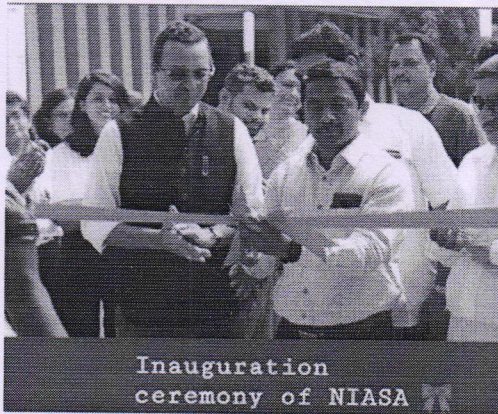

Bharati Vidyapeeth
COLLEGE OF ARCHITECTURE
Affiliated to the University of Mumbai

Founder :
Dr. Patangrao Kadam
MA LLB Ph.D

Belpada Complex, Opp. Kharghar Rly. Station,
Sec 7, C. B. D. Belapur, Navi Mumbai- 400 614 - India

Principal
Prof. Ritu G. Deshmukh
(B.Arch., M.Arch.)

Ref. No. BV / COA / N.M. /

Date