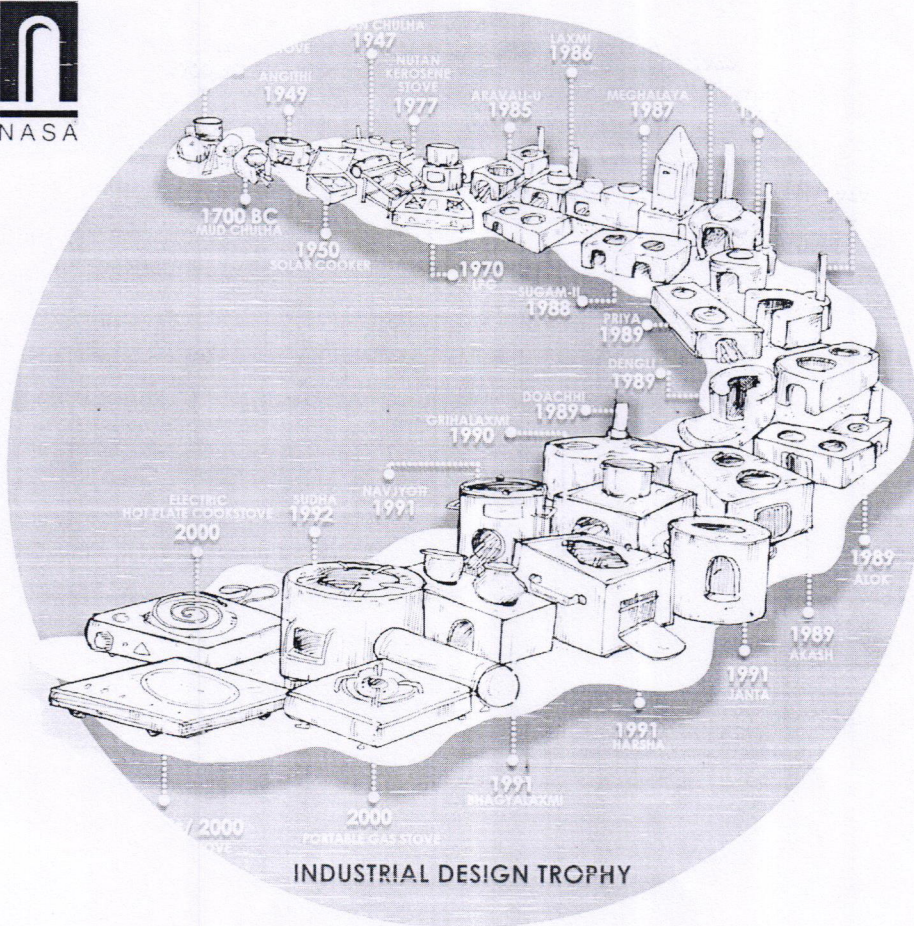

Bharati Vidyapeeth
COLLEGE OF ARCHITECTURE
Affiliated to the University of Mumbai

Founder :
Dr. Patangrao Kadam
M.A., LL.B., Ph.D.

Belpada Complex, Opp. Kharghar Rly. Station,
Sec. 7, C. B. D. Belapur, Navi Mumbai- 400 614 - India

Principal
Prof. Satish Dhale
(G.D.DID., P.G.DID., IIA, M.Sc.ID., M.Arch.)

Ref. No. : BV/COA/N.M./

Date :

Photographs of the Folio

Principal
Bharati Vidyapeeth
College of Architecture
Belpada Complex, Opp. Kharghar
Rly. Station, C.B.D, Navi Mumbai